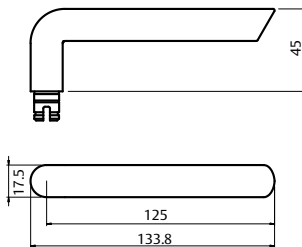

Lever 104	
Length	133.8mm
Projection	57.5mm