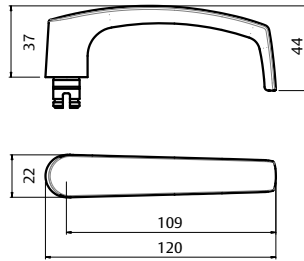

### Lever 133

<b>Length</b>	130mm
<b>Projection</b>	53.5mm

## AS1428.1 Compliant Levers

Lever 144

<b>Length</b>	128.8mm
<b>Projection</b>	57.5mm

Lever 145

<b>Length</b>	130mm
<b>Projection</b>	58.5mm

Lever 155

<b>Length</b>	129.3mm
<b>Projection</b>	57.5mm

Lever 166

<b>Length</b>	130mm
<b>Projection</b>	48mm

### Lever 59

<b>Length</b>	121mm
<b>Projection</b>	57.5mm