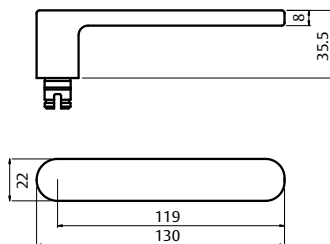

### Lever 90

<b>Length</b>	118.5mm
<b>Projection</b>	52mm

## Non compliant lever/knob types

Lever 101	
<b>Length</b>	130mm
<b>Projection</b>	48.5mm

Lever 104	
<b>Length</b>	133.8mm
<b>Projection</b>	57.5mm

Lever 106	
<b>Length</b>	130mm
<b>Projection</b>	48mm

Lever 123	
<b>Length</b>	130.5mm
<b>Projection</b>	59mm

### Lever 178

<b>Length</b>	130mm
<b>Projection</b>	63.6mm

### Lever 97

<b>Length</b>	120mm
<b>Projection</b>	50.5mm