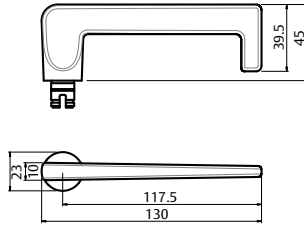

### Lever 118

**Length** 128mm

**Projection** 58mm

### Lever 124

**Length** 130.5mm

**Projection** 59mm

### Lever 131

<b>Length</b>	134.5mm
<b>Projection</b>	53mm

### Lever 133

<b>Length</b>	130mm
<b>Projection</b>	53.5mm