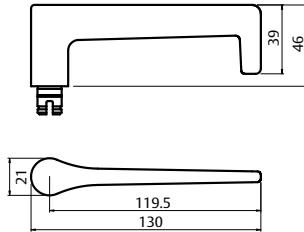

### Lever 133

<b>Length</b>	130mm
<b>Projection</b>	53.5mm

### Lever 142

<b>Length</b>	130.5mm
<b>Projection</b>	55mm

## AS1428.1 Compliant Levers

Lever 144

<b>Length</b>	128.8mm
<b>Projection</b>	57.5mm

Lever 145

<b>Length</b>	130mm
<b>Projection</b>	58.5mm

Lever 155

<b>Length</b>	129.3mm
<b>Projection</b>	57.5mm

Lever 166

<b>Length</b>	130mm
<b>Projection</b>	48mm