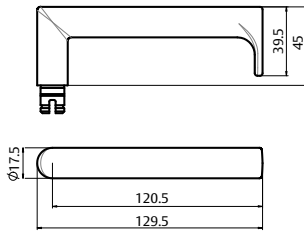

### Lever 133

<b>Length</b>	130mm
<b>Projection</b>	53.5mm

### Lever 142

<b>Length</b>	130.5mm
<b>Projection</b>	55mm

## AS1428.1 Compliant Levers

Lever 144

<b>Length</b>	128.8mm
<b>Projection</b>	57.5mm

Lever 145

<b>Length</b>	130mm
<b>Projection</b>	58.5mm

Lever 155

<b>Length</b>	129.3mm
<b>Projection</b>	57.5mm

Lever 166

<b>Length</b>	130mm
<b>Projection</b>	48mm