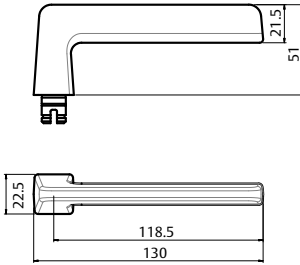

### Lever 90

<b>Length</b>	118.5mm
<b>Projection</b>	52mm

## Non compliant lever/knob types

Lever 101	
<b>Length</b>	130mm
<b>Projection</b>	48.5mm

Lever 104	
<b>Length</b>	133.8mm
<b>Projection</b>	57.5mm

Lever 106	
<b>Length</b>	130mm
<b>Projection</b>	48mm

Lever 123	
<b>Length</b>	130.5mm
<b>Projection</b>	59mm

### Lever 178

<b>Length</b>	130mm
<b>Projection</b>	63.6mm

### Lever 97

<b>Length</b>	120mm
<b>Projection</b>	50.5mm