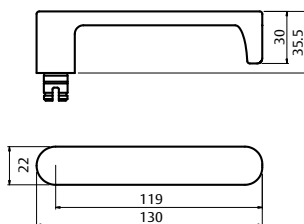

### Lever 133

<b>Length</b>	130mm
<b>Projection</b>	53.5mm

### Lever 142

<b>Length</b>	130.5mm
<b>Projection</b>	55mm

## AS1428.1 Compliant Levers

Lever 144

<b>Length</b>	128.8mm
<b>Projection</b>	57.5mm

Lever 145

<b>Length</b>	130mm
<b>Projection</b>	58.5mm

Lever 155

<b>Length</b>	129.3mm
<b>Projection</b>	57.5mm

Lever 166

<b>Length</b>	130mm
<b>Projection</b>	48mm