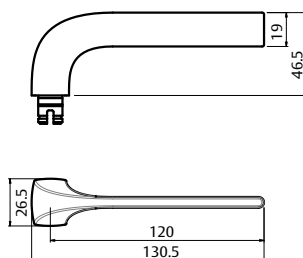

### Lever 90

<b>Length</b>	118.5mm
<b>Projection</b>	52mm

## Non compliant lever/knob types

Lever 101	
<b>Length</b>	130mm
<b>Projection</b>	48.5mm

Lever 104	
<b>Length</b>	133.8mm
<b>Projection</b>	57.5mm

Lever 106	
<b>Length</b>	130mm
<b>Projection</b>	48mm

Lever 123	
<b>Length</b>	130.5mm
<b>Projection</b>	59mm

### Lever 178

<b>Length</b>	130mm
<b>Projection</b>	63.6mm

### Lever 97

<b>Length</b>	120mm
<b>Projection</b>	50.5mm