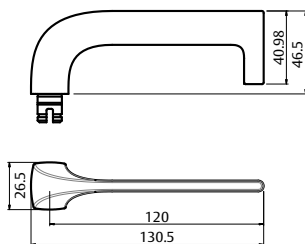

### Lever 115

**Length** 140.4mm

**Projection** 60mm

### Lever 116

**Length** 140.5mm

**Projection** 47.6mm

### Lever 118

**Length** 128mm

**Projection** 58mm

### Lever 124

**Length** 130.5mm

**Projection** 59mm