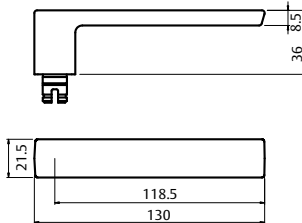

Brass Levers and Knobs

Non compliant lever/knob types

Lever 101	
Length	130mm
Projection	48.5mm