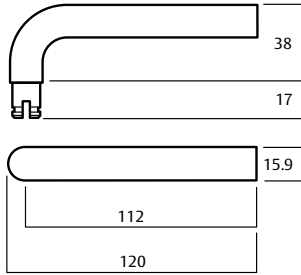

### Lever 90

<b>Length</b>	118.5mm
<b>Projection</b>	52mm

### Lever 178

<b>Length</b>	130mm
<b>Projection</b>	63.6mm

### Lever 97

<b>Length</b>	120mm
<b>Projection</b>	50.5mm

### Lever 153

<b>Length</b>	120mm
<b>Projection</b>	70.6mm

\* Lever is asymmetrically designed and therefore must be handed