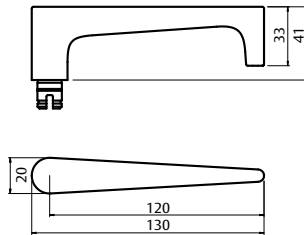

### Lever 124

**Length** 130.5mm

**Projection** 59mm

### Lever 131

<b>Length</b>	134.5mm
<b>Projection</b>	53mm

### Lever 132

<b>Length</b>	130mm
<b>Projection</b>	57.5mm

### Lever 133

<b>Length</b>	130mm
<b>Projection</b>	53.5mm