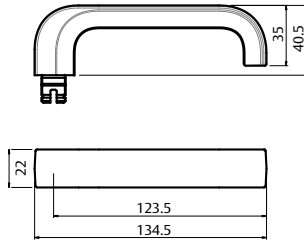

Brass Levers and Knobs

AS1428.1 Compliant Levers

Lever 131

Length	134.5mm
Projection	53mm