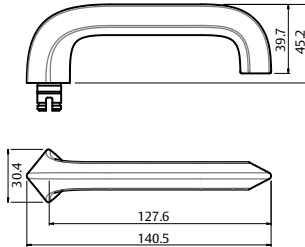

### Lever 115

**Length** 140.4mm

**Projection** 60mm

### Lever 116

**Length** 140.5mm

**Projection** 47.6mm

### Lever 118

**Length** 128mm

**Projection** 58mm

### Lever 124

**Length** 130.5mm

**Projection** 59mm