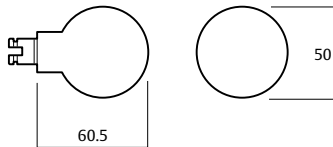

Knob 20

Diameter	50mm
Projection	73mm

Not compatible with 1220 Symphony internal rose.