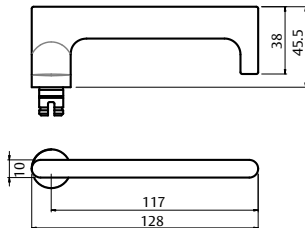

### Lever 115

**Length** 140.4mm

**Projection** 60mm

### Lever 116

**Length** 140.5mm

**Projection** 47.6mm

### Lever 118

**Length** 128mm

**Projection** 58mm

### Lever 124

**Length** 130.5mm

**Projection** 59mm