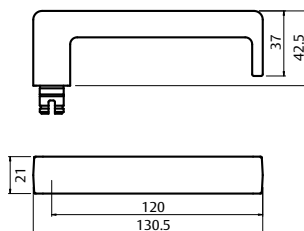

Lever 142

Length	130.5mm
Projection	55mm