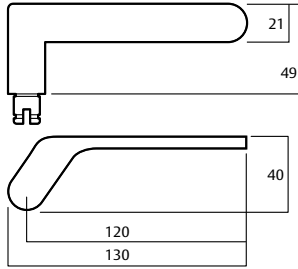

### Lever 178

<b>Length</b>	130mm
<b>Projection</b>	63.6mm

### Lever 97

<b>Length</b>	120mm
<b>Projection</b>	50.5mm

### Knob 20

<b>Diameter</b>	50mm
<b>Projection</b>	73mm

Not compatible with 1220 Symphony internal rose.

### Lever 41

<b>Length</b>	130mm
<b>Projection</b>	61.5mm

\* Lever is an asymmetrical design and therefore must be handed.