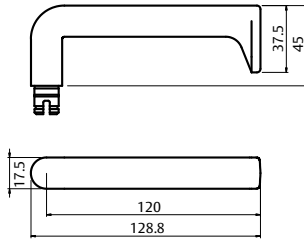

Brass Levers and Knobs

AS1428.1 Compliant Levers

Lever 144

Length	128.8mm
Projection	57.5mm

Lever 145