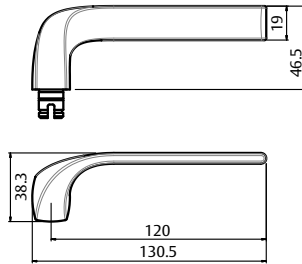

### Lever 97

<b>Length</b>	120mm
<b>Projection</b>	50.5mm

### Lever 41

<b>Length</b>	130mm
<b>Projection</b>	61.5mm

\* Lever is an asymmetrical design and therefore must be handed.

### Lever 122

<b>Length</b>	130.5mm
<b>Projection</b>	59mm

\* Lever is an asymmetrical design and therefore must be handed.

### Lever 153

<b>Length</b>	120mm
<b>Projection</b>	70.6mm

\* Lever is asymmetrically designed and therefore must be handed