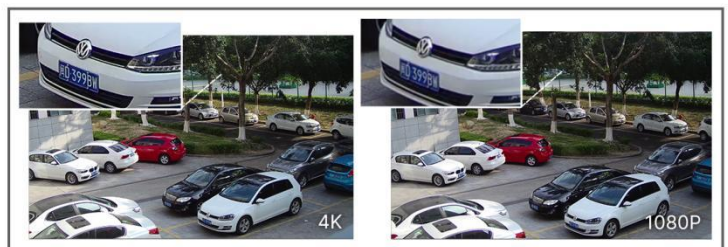

4K Video Viewing Experience

The camera performs well in catching detailed image with 4K HD resolution regardless of the moving speed.