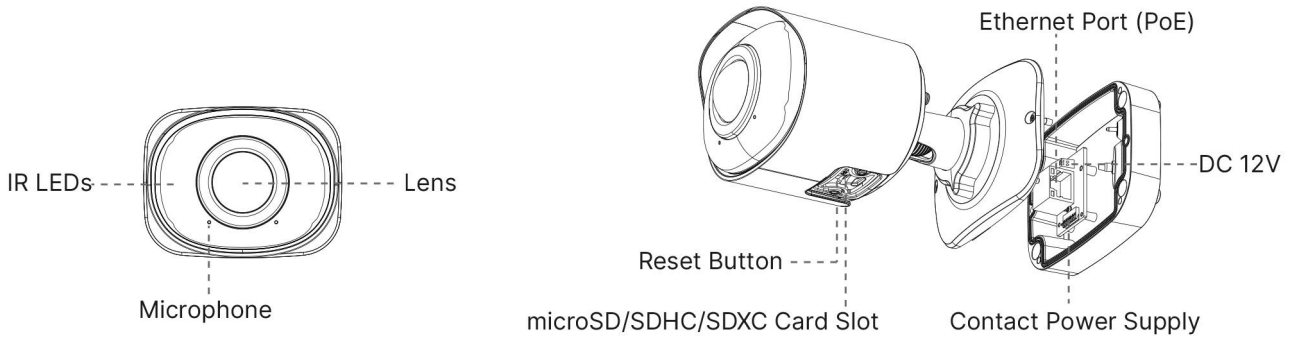

Integrated Junction Box

The well-designed Integrated Junction Box ensures efficient and simple installation. It enlarges the space to make cable connection neat and easy. With the help of IP67-rated weather-proof design and Point-contact Power Supply, the Integrated Junction Box is able to offer stable operation and supreme user-experience.

AI 180° Panoramic Mini Bullet Network Camera

Intelligent Analytics	Video Analysis	Region Entrance, Region Exiting, Advanced Motion Detection, Tamper Detection, Line Crossing, Loitering, Object Left, Object Removed
	People Counting& Report	Count the number of people entering or exiting, up to 4 detection areas for regional people counting
System	Storage	Support microSD/SDHC/SDXC Card Local Storage, up to 256G
	Advanced Function	Heat Map, BLC, HLC, 2D DNR, 3D DNR, AWB, IP Address Filtering, AGC, Anti-flicker, Corridor Mode, Deblur, Watermark
	SIP/VoIP Support	Yes, Voice & Video-over-IP
	Event Trigger	Motion Detection, Network Disconnection, Audio Alarm, etc.
	Event Action	FTP Upload, SMTP Upload, SD Card Record, SIP Phone, HTTP Notification, etc.
	System Compatibility	ONVIF Profile G & Q & S & T, API
General	Working Temperature	-40°C~60°C
	Working Humidity	0~90%(Non-condensing)
	Power Supply	PoE (802.3af) / DC 12V ± 10%
	Power Consumption	5W MAX 8W MAX (With IR on) 6W MAX 9W MAX (With IR on)
	Weather Proof	Up to IP67-rated for Weather-resistant Performance
	Housing	Vandal-proof IK10-rated Metal Housing
	Weight	630g
	Dimensions	95.8mmX74mmX158.5mm
	Warranty	3/5 Years

AI 180° Panoramic Mini Bullet Network Camera

Structure Diagrams

Units: mm

Accessories Support

A01 Pole Mount

Weight: 720g
Dimensions: 170*51.5*152.6mm

A03 External Corner Bracket

Weight: 900g
Dimensions: 170*152.5*76.3mm