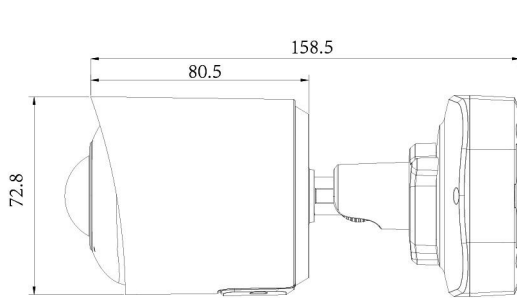

AI 180° Panoramic Mini Bullet Network Camera

Intelligent Analytics	Video Analysis	Region Entrance, Region Exiting, Advanced Motion Detection, Tamper Detection, Line Crossing, Loitering, Object Left, Object Removed
	People Counting& Report	Count the number of people entering or exiting, up to 4 detection areas for regional people counting
System	Storage	Support microSD/SDHC/SDXC Card Local Storage, up to 256G
	Advanced Function	Heat Map, BLC, HLC, 2D DNR, 3D DNR, AWB, IP Address Filtering, AGC, Anti-flicker, Corridor Mode, Deblur, Watermark
	SIP/VoIP Support	Yes, Voice & Video-over-IP
	Event Trigger	Motion Detection, Network Disconnection, Audio Alarm, etc.
	Event Action	FTP Upload, SMTP Upload, SD Card Record, SIP Phone, HTTP Notification, etc.
	System Compatibility	ONVIF Profile G & Q & S & T, API
General	Working Temperature	-40°C~60°C
	Working Humidity	0~90%(Non-condensing)
	Power Supply	PoE (802.3af) / DC 12V ± 10%
	Power Consumption	5W MAX 8W MAX (With IR on) 6W MAX 9W MAX (With IR on)
	Weather Proof	Up to IP67-rated for Weather-resistant Performance
	Housing	Vandal-proof IK10-rated Metal Housing
	Weight	630g
	Dimensions	95.8mmX74mmX158.5mm
	Warranty	3/5 Years

AI 180° Panoramic Mini Bullet Network Camera

Structure Diagrams

Units: mm

Accessories Support

A01 Pole Mount

Weight: 720g
Dimensions: 170*51.5*152.6mm

A03 External Corner Bracket

Weight: 900g
Dimensions: 170*152.5*76.3mm