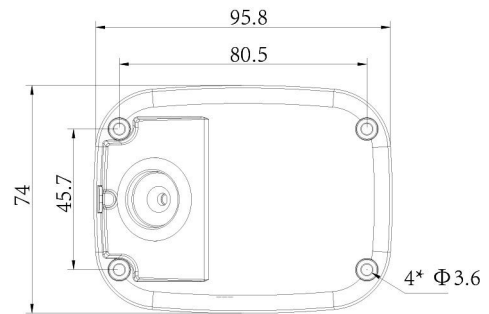

AI 180° Panoramic Mini Bullet Network Camera

Intelligent Analytics	Video Analysis	Region Entrance, Region Exiting, Advanced Motion Detection, Tamper Detection, Line Crossing, Loitering, Object Left, Object Removed
	People Counting& Report	Count the number of people entering or exiting, up to 4 detection areas for regional people counting
System	Storage	Support microSD/SDHC/SDXC Card Local Storage, up to 256G
	Advanced Function	Heat Map, BLC, HLC, 2D DNR, 3D DNR, AWB, IP Address Filtering, AGC, Anti-flicker, Corridor Mode, Deblur, Watermark
	SIP/VoIP Support	Yes, Voice & Video-over-IP
	Event Trigger	Motion Detection, Network Disconnection, Audio Alarm, etc.
	Event Action	FTP Upload, SMTP Upload, SD Card Record, SIP Phone, HTTP Notification, etc.
	System Compatibility	ONVIF Profile G & Q & S & T, API
General	Working Temperature	-40°C~60°C
	Working Humidity	0~90%(Non-condensing)
	Power Supply	PoE (802.3af) / DC 12V ± 10%
	Power Consumption	5W MAX 8W MAX (With IR on) 6W MAX 9W MAX (With IR on)
	Weather Proof	Up to IP67-rated for Weather-resistant Performance
	Housing	Vandal-proof IK10-rated Metal Housing
	Weight	630g
	Dimensions	95.8mmX74mmX158.5mm
	Warranty	3/5 Years

AI 180° Panoramic Mini Bullet Network Camera

Structure Diagrams

Units: mm

Accessories Support

A01 Pole Mount

Weight: 720g
Dimensions: 170*51.5*152.6mm

A03 External Corner Bracket

Weight: 900g
Dimensions: 170*152.5*76.3mm