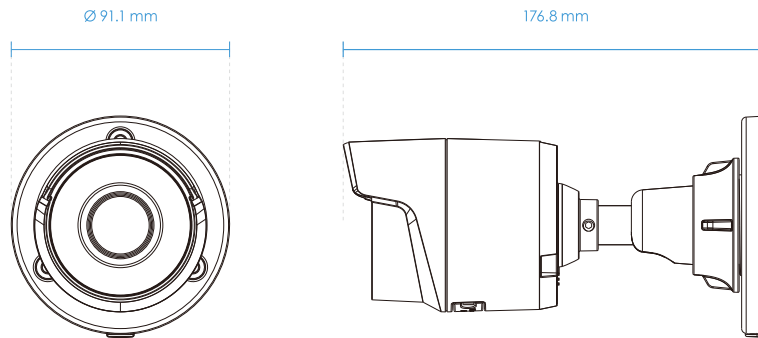

General

Connectors	RJ-45 cable connector for 10/100Mbps Network/PoE connection
Power Input	IEEE 802.3af PoE Class 2
Power Consumption	Max. 6.49 W/3.6 W (IR on/off)
Dimensions	Ø 91.1 x 176.8 mm
Weight	530 g
Certifications	EMC: CE (EN55032 Class B, EN55024), FCC (FCC Part 15 Subpart B Class B), RCM (AS/NZS CISPR 32 Class B), VCCI (VCCI-CISPR 32 Class B); Safety: UL (UL62368-1), CB (IEC/EN 62368-1, IEC/EN 60950-22, IEC/EN 62471); Environment: IK10 (IEC 62262), IP66 (IEC 60529); IA: BIS (IS 13252)
Operating Temperature	Starting Temperature: -10°C ~ 60°C (14°F ~ 140°F) Working Temperature: -30°C ~ 60°C (-22°F ~ 140°F)
Humidity	90%
Warranty	36 months

Dimensions

Compatible Accessories

Mounting Kits

AM-312
Pole Mount Adapter

Mounting Kits

AM-412
Corner Mount Adapter

Mounting Kits

AM-523
Adapting Plate