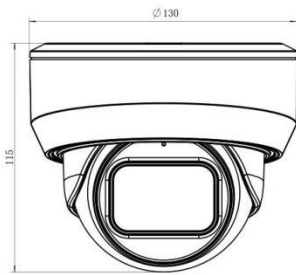

## Structure Diagrams

Units: mm

## Accessories Support

A01 Pole Mount

Weight: 720g  
Dimensions: 170\*51.5\*152.6mm

A03 External Corner Bracket

Weight: 900g  
Dimensions: 170\*152.5\*76.3mm

A71 Wall Mount

Weight: 530g  
Dimensions: 162\*124\*78 mm