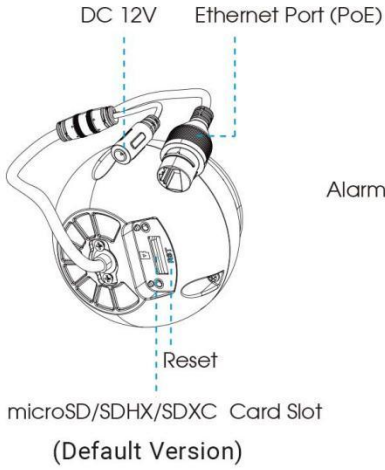

# AI Motorized Dome Network Camera

<b>Interface</b>	Ethernet	1*RJ45 10M/100M Ethernet Port
	Audio I/O	Built-in Microphone; 1/1 (Multi-interface Version)
	Alarm I/O	1/1 (Multi-interface Version)
<b>Network</b>	Network Storage	NAS(Support NFS, SMB/CIFS), ANR
	Protocol	IPv4/IPv6, ARP, TCP, UDP, RTCP, RTP, RTSP, RTMP, HTTP, HTTPS, DNS, DDNS, DHCP, FTP, NTP, SMTP, SNMP, UPnP, Bonjour, SIP, PPPoE, VLAN, 802.1x, QoS, IGMP, ICMP, SSL
<b>Audio</b>	Audio Compression	G.711/AAC/G.722/G.726
	Audio Sampling Rate	8/16/32/44.1/48KHz
	Audio Bit Rate	16~256kbps
	Two-way Audio	Support
<b>Intelligent Analytics</b>	Video Analysis	Region Entrance, Region Exiting, Advanced Motion Detection, Tamper Detection, Line Crossing, Loitering, Object Left, Object Removed
	Face Detection	Detect and capture faces, get real-time snapshots
	People Counting&Report	Count the number of people entering or exiting, up to 4 detection areas for regional people counting
<b>System</b>	Storage	Support microSD/SDHC/SDXC Card Local Storage, up to 256G
	Advanced Function	Heat Map, BLC, HLC, 2D DNR, 3D DNR, Defog, AWB, EIS, IP Address Filtering, AGC, Anti-flicker, Corridor Mode, Deblur, Watermark
	SIP/VoIP Support	Yes, Voice & Video-over-IP
	Event Trigger	Motion Detection, Network Disconnection, External Input, Audio Alarm, etc.
	Event Action	FTP Upload, SMTP Upload, SD Card Record, External Output, SIP Phone, HTTP Notification, etc.
	System Compatibility	ONVIF Profile G & Q & S & T, API
<b>General</b>	Working Temperature	-40°C~60°C
	Working Humidity	0~90%(Non-condensing)
	Power Supply	PoE (802.3af); PoE (802.3af) / DC 12V ± 10% (Multi-interface Version)
	Power Consumption	8W MAX 9W MAX (With IR on)      7W MAX 9W MAX (With IR on)      8W MAX 9W MAX (With IR on)
	Housing	Vandal-proof IK10-rated Metal Housing / Up to IP67-rated for Weather-resistant Performance
	Weight	780g
	Dimensions	Φ130mmX115mm
	Warranty	3/5 Years

## Structure Diagrams

Units: mm