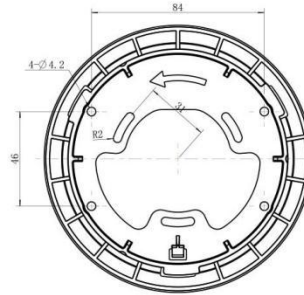

## Structure Diagrams

Units: mm

## Accessories Support

A01 Pole Mount

Weight: 720g  
Dimensions: 170\*51.5\*152.6mm

A03 External Corner Bracket

Weight: 900g  
Dimensions: 170\*152.5\*76.3mm

A71 Wall Mount

Weight: 530g  
Dimensions: 162\*124\*78 mm