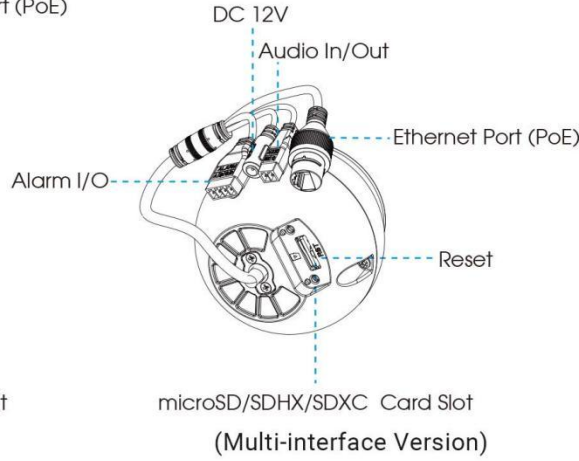

# AI Motorized Dome Network Camera

<b>Interface</b>	Ethernet	1*RJ45 10M/100M Ethernet Port
	Audio I/O	Built-in Microphone; 1/1 (Multi-interface Version)
	Alarm I/O	1/1 (Multi-interface Version)
<b>Network</b>	Network Storage	NAS(Support NFS, SMB/CIFS), ANR
	Protocol	IPv4/IPv6, ARP, TCP, UDP, RTCP, RTP, RTSP, RTMP, HTTP, HTTPS, DNS, DDNS, DHCP, FTP, NTP, SMTP, SNMP, UPnP, Bonjour, SIP, PPPoE, VLAN, 802.1x, QoS, IGMP, ICMP, SSL
<b>Audio</b>	Audio Compression	G.711/AAC/G.722/G.726
	Audio Sampling Rate	8/16/32/44.1/48KHz
	Audio Bit Rate	16~256kbps
	Two-way Audio	Support
<b>Intelligent Analytics</b>	Video Analysis	Region Entrance, Region Exiting, Advanced Motion Detection, Tamper Detection, Line Crossing, Loitering, Object Left, Object Removed
	Face Detection	Detect and capture faces, get real-time snapshots
	People Counting&Report	Count the number of people entering or exiting, up to 4 detection areas for regional people counting
<b>System</b>	Storage	Support microSD/SDHC/SDXC Card Local Storage, up to 256G
	Advanced Function	Heat Map, BLC, HLC, 2D DNR, 3D DNR, Defog, AWB, EIS, IP Address Filtering, AGC, Anti-flicker, Corridor Mode, Deblur, Watermark
	SIP/VoIP Support	Yes, Voice & Video-over-IP
	Event Trigger	Motion Detection, Network Disconnection, External Input, Audio Alarm, etc.
	Event Action	FTP Upload, SMTP Upload, SD Card Record, External Output, SIP Phone, HTTP Notification, etc.
	System Compatibility	ONVIF Profile G & Q & S & T, API
<b>General</b>	Working Temperature	-40°C~60°C
	Working Humidity	0~90%(Non-condensing)
	Power Supply	PoE (802.3af); PoE (802.3af) / DC 12V ± 10% (Multi-interface Version)
	Power Consumption	8W MAX 9W MAX (With IR on)      7W MAX 9W MAX (With IR on)      8W MAX 9W MAX (With IR on)
	Housing	Vandal-proof IK10-rated Metal Housing / Up to IP67-rated for Weather-resistant Performance
	Weight	780g
	Dimensions	Φ130mmX115mm
	Warranty	3/5 Years

## Structure Diagrams

Units: mm