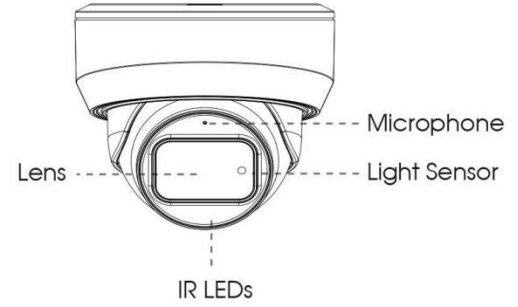

Structure Diagrams

Units: mm

Accessories Support

A01 Pole Mount

Weight: 720g
Dimensions: 170*51.5*152.6mm

A03 External Corner Bracket

Weight: 900g
Dimensions: 170*152.5*76.3mm

A71 Wall Mount

Weight: 530g
Dimensions: 162*124*78 mm