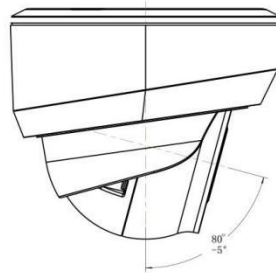

## Structure Diagrams

Units: mm

## Accessories Support

A01 Pole Mount

Weight: 720g  
Dimensions: 170\*51.5\*152.6mm

A03 External Corner Bracket

Weight: 900g  
Dimensions: 170\*152.5\*76.3mm

A71 Wall Mount

Weight: 530g  
Dimensions: 162\*124\*78 mm