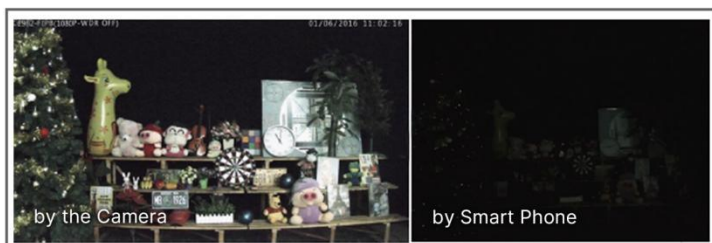

0.005Lux Ultra Low-light

The starlight camera is able to deliver high detailed color images even in low light environment reaching 0.005Lux(Color) or 0Lux(B/W), and near infrared light environments without any supplementary lighting.