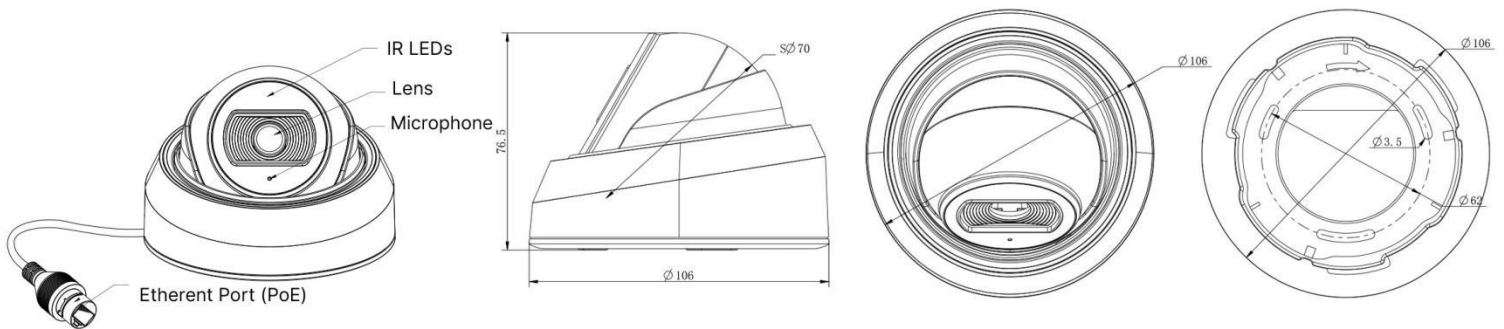

AI Weather-proof Mini Dome Network Camera

Structure Diagrams

Junction Box Version

Cable Out Version

Units: mm

Accessories Support

A01 Pole Mount

Weight: 720g
Dimensions: 170*51.5*152.6mm

A03 External Corner Bracket

Weight: 900g
Dimensions: 170*152.5*76.3mm

A71 Wall Mount

Weight: 530g
Dimensions: 162*124*78 mm

A81 Recessed Mount

Weight: 450g
Dimensions: 168.9*168.9*91.3mm

A83 Junction Box

Weight: 270g
Dimensions: φ122*45.5mm