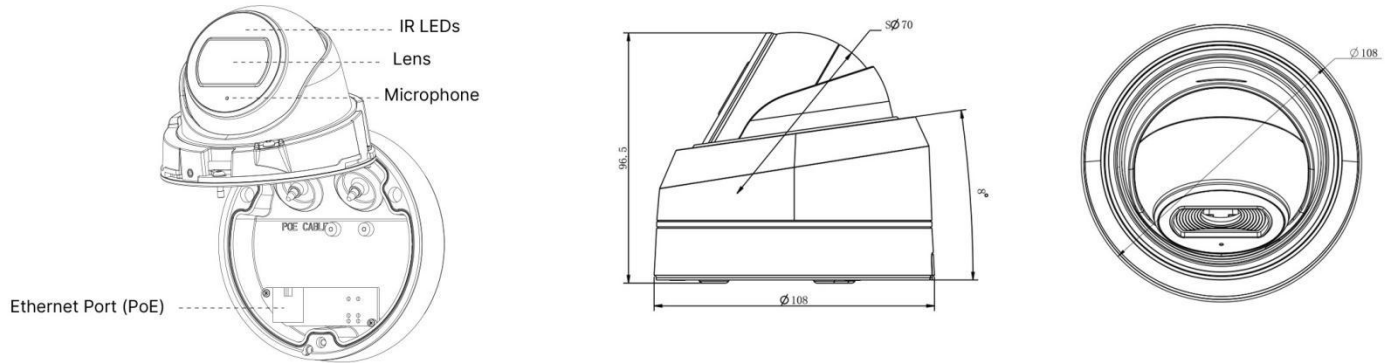

AI Weather-proof Mini Dome Network Camera

Audio	Audio Compression	G.711/AAC/G.722/G.726		
	Audio Sampling Rate	8/16/32/48KHz		
	Audio Bit Rate	16~256kbps		
	Two-way Audio	N/A		
Intelligent Analytics	Video Analysis	Region Entrance, Region Exiting, Advanced Motion Detection, Tamper Detection, Line Crossing, Loitering, Object Left, Object Removed		
System	Storage	Support microSD/SDHC/SDXC Card Local Storage, up to 256G		
	Advanced Function	BLC, HLC, 2D DNR, 3D DNR, Defog, AWB, IP Address Filtering, AGC, Anti-flicker, Corridor Mode, Deblur		
	SIP/VoIP Support	Yes, Voice & Video-over-IP		
	Event Trigger	Motion Detection, Network Disconnection, Audio Alarm, etc.		
	Event Action	FTP Upload, SMTP Upload, SD Card Record, SIP Phone, HTTP Notification, etc.		
	System Compatibility	ONVIF Profile G & Q & S & T, API		
General	Working Temperature	-40°C~60°C		
	Working Humidity	0~90%(Non-condensing)		
	Power Supply	PoE (802.3af)		
	Power Consumption	3W MAX 5.1W MAX (With IR on)	3.8W MAX 5.8W MAX (With IR on)	4.6W MAX 6.6W MAX (With IR on)
	Housing	Vandal-proof IK10-rated Metal Housing / Up to IP67-rated for Weather-resistant Performance		
	Weight	600g (Junction Box Version) / 410g (Cable Out Version)		
	Dimensions	Φ108mmX96.5mm (Junction Box Version) / Φ106mmX76.5mm (Cable Out Version)		
	Warranty	3/5 Years		

AI Weather-proof Mini Dome Network Camera

Structure Diagrams

Junction Box Version

Cable Out Version

Units: mm

Accessories Support

A01 Pole Mount

Weight: 720g
Dimensions: 170*51.5*152.6mm

A03 External Corner Bracket

Weight: 900g
Dimensions: 170*152.5*76.3mm

A71 Wall Mount

Weight: 530g
Dimensions: 162*124*78 mm

A81 Recessed Mount

Weight: 450g
Dimensions: 168.9*168.9*91.3mm

A83 Junction Box

Weight: 270g
Dimensions: φ122*45.5mm