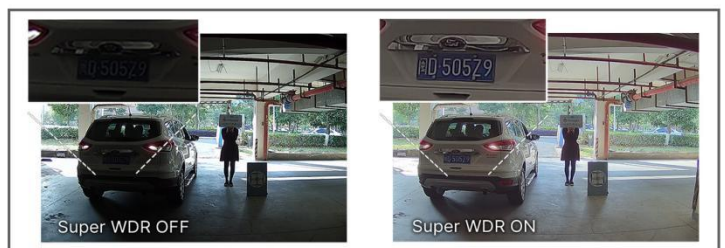

Milesight

AI Weather-proof Mini Dome Network Camera

NDA A

IP67
IK10

DATASHEET

KEY FEATURES

- ▶ NDA A Compliance (The fully NDA A-compliant products are well suited for government, defense and a range of projects subject to the NDA A.)
- ▶ Advanced Functions (Boasting to support various advanced functions such as HLC, Defog, ROI.)
- ▶ Built-in Microphone (Supporting audio function to hear what is happening in front of the camera.)
- ▶ SIP (Session Initiation Protocol. Providing audio/alarm/intercom and video streaming for mobile phones and video phones.)
- ▶ 3-Axis Mechanical Design (Featuring 3-axis mechanical design for fast and easy adjustment of the camera's viewing angle.)
- ▶ Smart Stream (Bandwidth, storage and bit rate are saved with Smart Stream On, eg, H.265+ saves 70%~80% bandwidth that of H.264.)

AI Video Analytics

The AI Camera Series can intelligently filter objects to focus on human and vehicle detection in multiple events such as Region Entrance, Region Exiting, Loitering, Advanced Motion Detection, etc.

4K Video Viewing Experience

The camera performs well in catching detailed image with 4K HD resolution regardless of the moving speed.

IP67&IK10

Supporting IP67-rated weather proofing and IK10-rated vandal proof which are the leading level of the industry, the camera is well protected against adverse impact to ensure the performance.