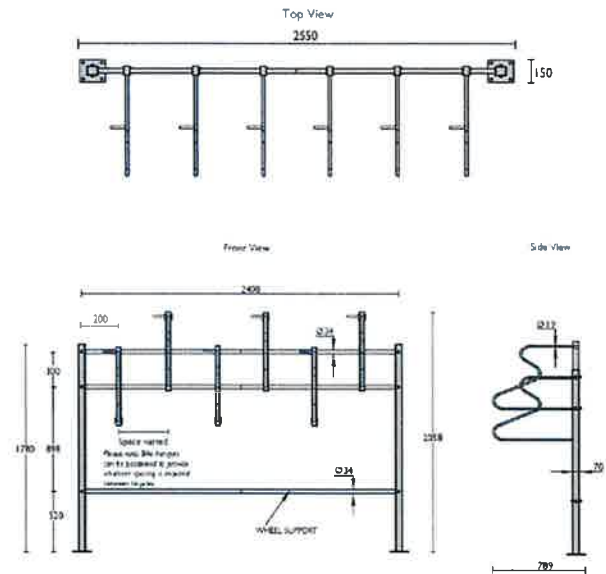

### OVERVIEW

Maximise your available space with the BRV6 Space Saver single sided rack, designed to deliver efficient and practical vertical bicycle storage. By storing bikes upright, this system significantly increases capacity compared to traditional horizontal racks, making it ideal for areas where space is limited.

### SPECIFICATIONS

- 70 x 70 x 2.5mm Post / 34 x 3mm Beam / 60 x 30 x 2mm Angle
- 19 OD x 1.2mm Rail / Hot dipped galvanised

#### WEIGHT (KG)

55