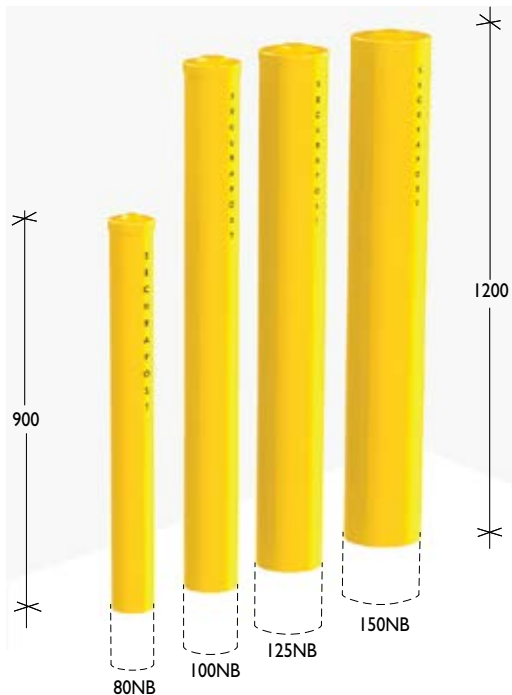

Builders Bollards
Fixed Baseplate

The Economical Option

Builders Bollards are a no-frills, economical range and can be ordered online and paid by credit card.

Material

- Six diameters available:
- BB80B 80NB (88.9OD) x 3.2mm steel pipe
 - BB100B 100NB (114.3OD) x 3.6mm steel pipe
 - BB125B 125NB (139.7OD) x 3.5mm steel pipe
 - BB150B 150NB (165.1OD) x 3.5mm steel pipe

Note: Wall thickness is subject to change, depending upon material availability.

Finish

Powdercoated in golden yellow.

Fixed Insitu

The Economical Option

Material

- Six diameters available:
- BB80F 80NB (88.9OD) x 3.2mm steel pipe
 - BB100F 100NB (114.3OD) x 3.6mm steel pipe
 - BB125F 125NB (139.7OD) x 3.5mm steel pipe
 - BB150F 150NB (165.1OD) x 3.5mm steel pipe

Note: Wall thickness is subject to change, depending upon material availability.

Finish

Powdercoated in golden yellow.