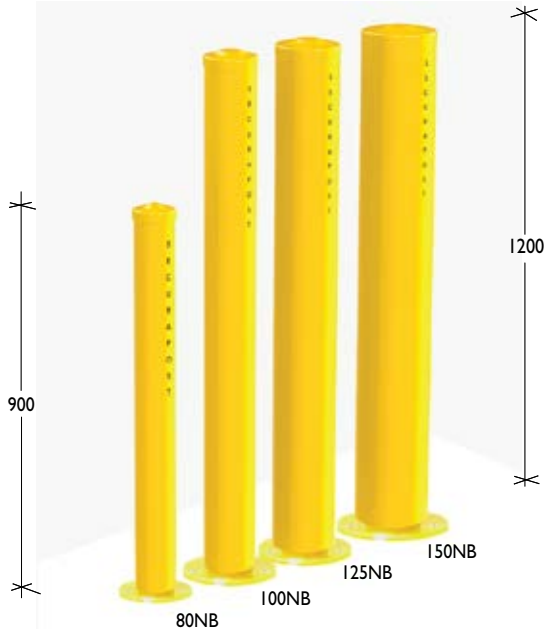

Builders Bollards
Fixed Baseplate

The Economical Option

Builders Bollards are a no-frills, economical range and can be ordered online and paid by credit card.

Material

- Six diameters available:
- BB80B 80NB (88.9OD) x 3.2mm steel pipe
 - BB100B 100NB (114.3OD) x 3.6mm steel pipe
 - BB125B 125NB (139.7OD) x 3.5mm steel pipe
 - BB150B 150NB (165.1OD) x 3.5mm steel pipe

Note: Wall thickness is subject to change, depending upon material availability.

Finish

Powdercoated in golden yellow.

Fixed Insitu

The Economical Option

Material

- Six diameters available:
- BB80F 80NB (88.9OD) x 3.2mm steel pipe
 - BB100F 100NB (114.3OD) x 3.6mm steel pipe
 - BB125F 125NB (139.7OD) x 3.5mm steel pipe
 - BB150F 150NB (165.1OD) x 3.5mm steel pipe

Note: Wall thickness is subject to change, depending upon material availability.

Finish

Powdercoated in golden yellow.