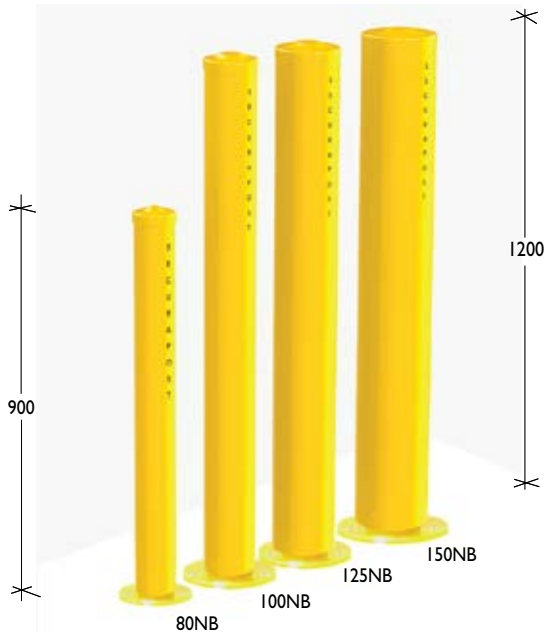

**Builders Bollards**

**Fixed Baseplate**

**The Economical Option**

Builders Bollards are a no-frills, economical range and can be ordered online and paid by credit card.

**Material**

- Six diameters available:
- BB80B 80NB (88.9OD) x 3.2mm steel pipe
  - BB100B 100NB (114.3OD) x 3.6mm steel pipe
  - BB125B 125NB (139.7OD) x 3.5mm steel pipe
  - BB150B 150NB (165.1OD) x 3.5mm steel pipe

Note: Wall thickness is subject to change, depending upon material availability.

**Finish**

Powdercoated in golden yellow.

**Fixed Insitu**

**The Economical Option**

**Material**

- Six diameters available:
- BB80F 80NB (88.9OD) x 3.2mm steel pipe
  - BB100F 100NB (114.3OD) x 3.6mm steel pipe
  - BB125F 125NB (139.7OD) x 3.5mm steel pipe
  - BB150F 150NB (165.1OD) x 3.5mm steel pipe

Note: Wall thickness is subject to change, depending upon material availability.

**Finish**

Powdercoated in golden yellow.