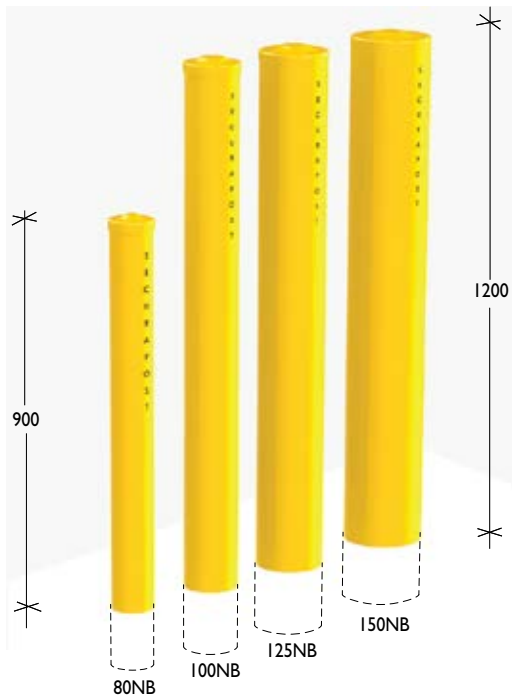

**Builders Bollards**

**Fixed Baseplate**

**The Economical Option**

Builders Bollards are a no-frills, economical range and can be ordered online and paid by credit card.

**Material**

- Six diameters available:
- BB80B 80NB (88.9OD) x 3.2mm steel pipe
  - BB100B 100NB (114.3OD) x 3.6mm steel pipe
  - BB125B 125NB (139.7OD) x 3.5mm steel pipe
  - BB150B 150NB (165.1OD) x 3.5mm steel pipe

Note: Wall thickness is subject to change, depending upon material availability.

**Finish**

Powdercoated in golden yellow.

**Fixed Insitu**

**The Economical Option**

**Material**

- Six diameters available:
- BB80F 80NB (88.9OD) x 3.2mm steel pipe
  - BB100F 100NB (114.3OD) x 3.6mm steel pipe
  - BB125F 125NB (139.7OD) x 3.5mm steel pipe
  - BB150F 150NB (165.1OD) x 3.5mm steel pipe

Note: Wall thickness is subject to change, depending upon material availability.

**Finish**

Powdercoated in golden yellow.