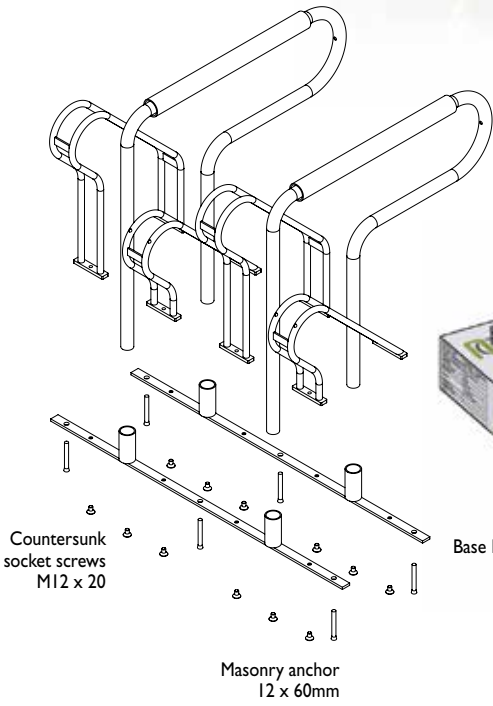

Bicycle Racks > Horizontal

Product Range

1300 780 450

OUR MOST POPULAR RACK

Compact CBR4SC Flat Pack

CBR4SC
Powder Coated
CBR4SCG
Hot Dipped Galvanised

Thousands installed

The Compact Security Bicycle Rack is supplied in flatpack for do-it-yourself installation. Security Rails and Wheel Supports are supplied unattached and can be quickly bolted to the Base Rail to provide Single, Double Sided or Angled units.

Material Specifications (General)

Rails 32NB (38.0) x 1.5mm Pipe / Powder coated / Hot dipped galvanised finish
Supports Ø19 x 1.2mm Pipe / Powder coated / Hot dipped galvanised finish