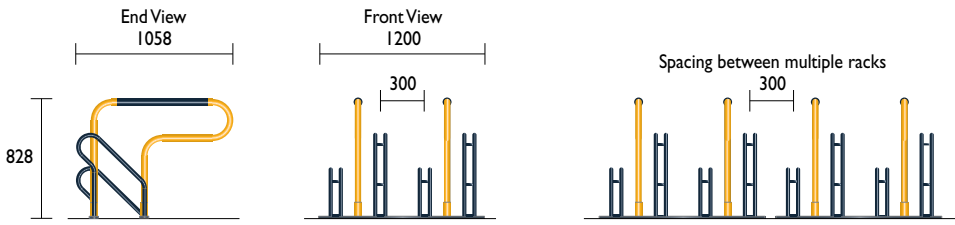

Bicycle Racks > Horizontal

Product Range

1300 780 450

OUR MOST POPULAR RACK

Compact CBR4SC Flat Pack

CBR4SC
Powder Coated
CBR4SCG
Hot Dipped Galvanised

Thousands installed

The Compact Security Bicycle Rack is supplied in flatpack for do-it-yourself installation. Security Rails and Wheel Supports are supplied unattached and can be quickly bolted to the Base Rail to provide Single, Double Sided or Angled units.

Material Specifications (General)

Rails 32NB (38.0) x 1.5mm Pipe / Powder coated / Hot dipped galvanised finish
Supports Ø19 x 1.2mm Pipe / Powder coated / Hot dipped galvanised finish