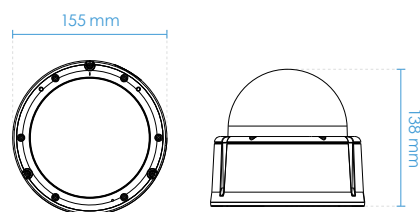

Technical Specifications

General

Connectors	RJ-45 cable connector for 10/100/1000 Mbps PoE network connection Audio line input Audio line output DC 12V power input AC 24V power input Digital input Digital output
LED Indicator	System power and status indicator
Power Input	IEEE 802.3at Class 4 PoE, DC 12V, AC 24V (Simultaneous Power Redundancy Supported)
Power Consumption	PoE : Max. 24.8 W DC 12V: Max. 21 W AC 24V: Max. 23.4 W
Dimensions	Ø 155 x 138 mm
Weight	1.3 kg
Certifications	EMC: CE (EN 55032 Class A, EN55024), FCC (FCC Part 15 Subpart B Class A), RCM (AS/NZS CISPR 32 Class A), VCCI (VCCI-CISPR 32 Class A); Safety: UL (UL 62368-1), CB (IEC/EN 62368-1, IEC/EN 60950-22, IEC/EN 62471); Environment: IK10 (IEC 62262), IP66/67 (IEC 60529), NEMA (NEMA 250 Type 4X); IA: BIS (IS 13252)

Operating Temperature	Starting Temperature: -40°C ~ 60°C (-40°F ~ 140°F) Working Temperature: -50°C ~ 60°C (-58°F ~ 140°F) (IR off) -50°C ~ 50°C (-58°F ~ 122°F) (IR on)
Humidity	95%
Warranty	36 months

System Requirements

Operating System	Microsoft Windows 10/8/7 Mac 10.12 (Chrome only)
Web Browser	Chrome 58.0 or above Internet Explorer 10/11
Other Players	VLC: 1.1.11 or above

Included Accessories

Packing Contents	Quick installation guide, alignment sticker, screw pack, desiccant bag, waterproof accessory bag, conduit ring

Dimensions

Compatible Accessories

Mounting Kits

AM-21A L-shape Bracket	AM-51C Adapting Plate	AM-525 Mounting Adapter	AM-713(v01) Outdoor Conduit Box