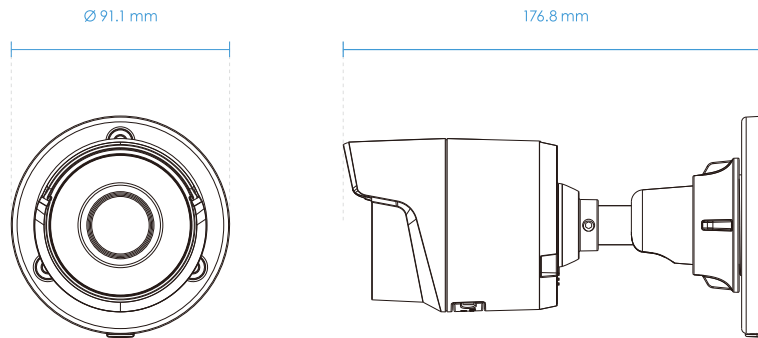

Dimensions

Compatible Accessories

Mounting Kits

Mounting Kits

Mounting Kits

Mounting Kits

Mounting Kits